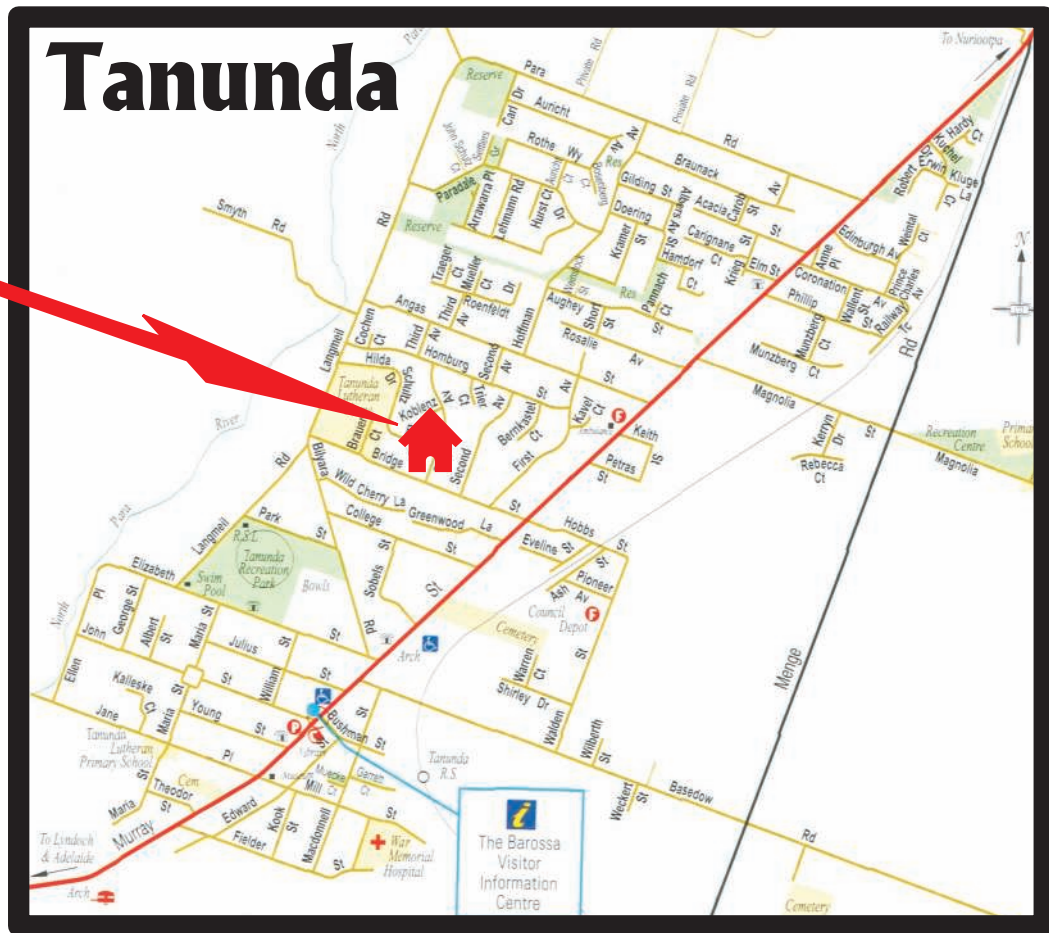

Hall Manor

Crystal Suite
Diamond Suite
Ruby Suite

Address
19 Bridge Street
Check-in Contact
Joy

Mobile : 0422 298 064
Office: 8524 4825

Directions: From Gawler

From Main North Rd, follow the Gawler By-pass (continue straight ahead) to avoid Gawler. Continue along this road (Sturt Hwy) for approximately 13kms. Turn RIGHT onto Gomersal Rd, heading towards Tanunda. Follow this road for approximately 15kms into Tanunda. Enter the town of Tanunda and drive for approximately 2kms to Bridge Street. Travel past the Information Centre on the LHS situated at traffic lights. Then look for the 6th turning on the LHS - Bridge St. Turn LEFT onto Bridge St and look for the 3rd street on the RHS - Third Ave. Hall Manor is located on the Corner of Bridge Street and Third Ave. Driveway entry is from Third Avenue.

Alternative Route - Drive through Gawler, near the end of the main street look for the sign to LYNDOCH. Turn RIGHT and travel up the hill out of Gawler, follow this road, (The Barossa Valley Way) through Sandy Creek, Lyndoch, Rowland Flat and directly into Tanunda. Once in Tanunda, follow the same directions as noted above.

Tanunda

Your Accommodation is HERE!

Directions: From Nuriootpa

From Nuriootpa follow the main route, Tanunda Road (also known as Barossa Valley Highway) directly toward Tanunda. Just before entering the town of Tanunda pass through a Railway crossing then travel approximately 2kms into the town. Look for the 6th turning on the RHS - Bridge St. Turn RIGHT onto Bridge St and look for the 3rd street on the RHS - Third Ave. Hall Manor is located on the Corner of Bridge Street and Third Ave. Driveway entry is from Third Avenue.