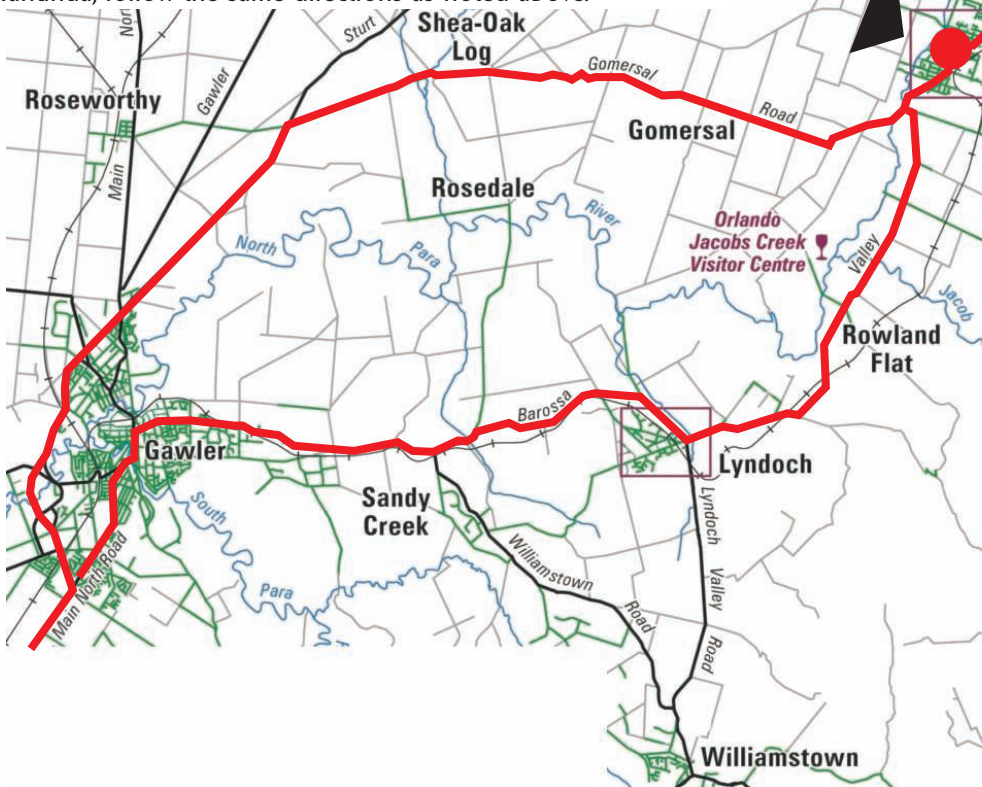

Hall Manor

Crystal Suite
Diamond Suite
Ruby Suite

Address
19 Bridge Street
Check-in Contact
Joy

Mobile : 0422 298 064
Office: 8524 4825

Directions: From Gawler

From Main North Rd, follow the Gawler By-pass (continue straight ahead) to avoid Gawler. Continue along this road (Sturt Hwy) for approximately 13kms. Turn RIGHT onto Gomersal Rd, heading towards Tanunda. Follow this road for approximately 15kms into Tanunda. Enter the town of Tanunda and drive for approximately 2kms to Bridge Street. Travel past the Information Centre on the LHS situated at traffic lights. Then look for the 6th turning on the LHS - Bridge St. Turn LEFT onto Bridge St and look for the 3rd street on the RHS - Third Ave. Hall Manor is located on the Corner of Bridge Street and Third Ave. Driveway entry is from Third Avenue.

Alternative Route - Drive through Gawler, near the end of the main street look for the sign to LYNDOCH. Turn RIGHT and travel up the hill out of Gawler, follow this road, (The Barossa Valley Way) through Sandy Creek, Lyndoch, Rowland Flat and directly into Tanunda. Once in Tanunda, follow the same directions as noted above.

Tanunda

Your Accommodation is HERE!

Directions: From Nuriootpa

From Nuriootpa follow the main route, Tanunda Road (also known as Barossa Valley Highway) directly toward Tanunda. Just before entering the town of Tanunda pass through a Railway crossing then travel approximately 2kms into the town. Look for the 6th turning on the RHS - Bridge St. Turn RIGHT onto Bridge St and look for the 3rd street on the RHS - Third Ave. Hall Manor is located on the Corner of Bridge Street and Third Ave. Driveway entry is from Third Avenue.